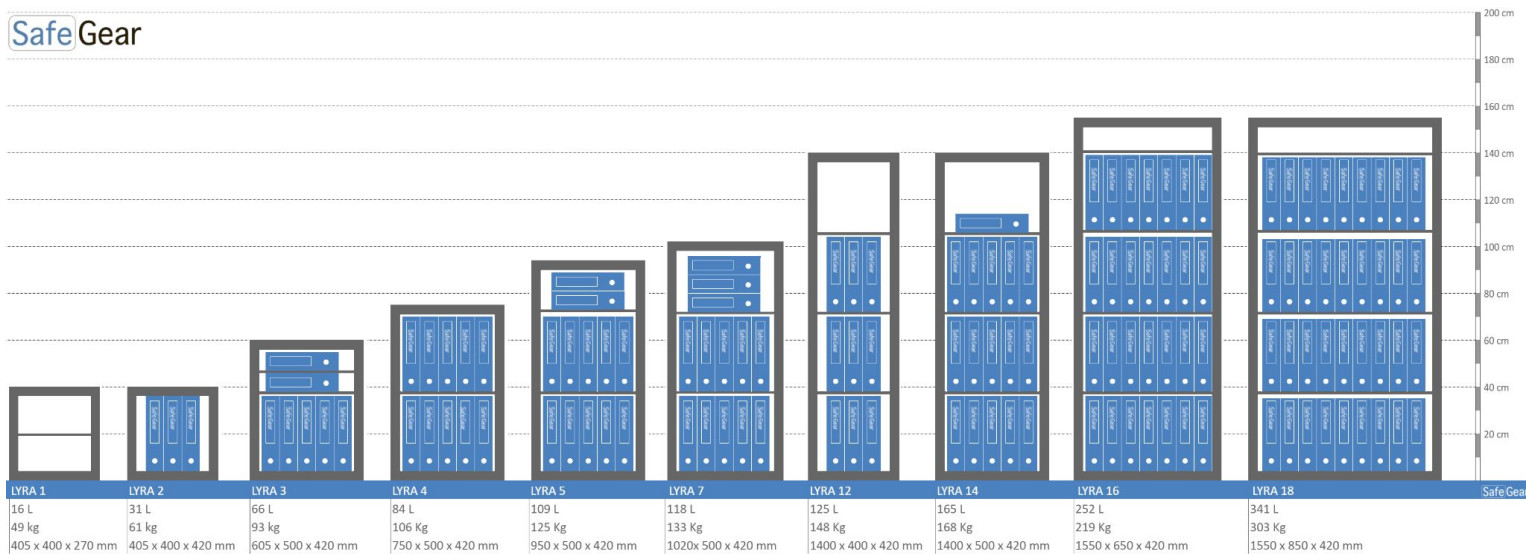

Also available as a Grade 0 safe.

This safe is built to resist break-in attempts to prevent full access for 30 minutes

This safe is built to resist break-in attempts to prevent full access for 50 minutes

- Door opens** 180 degrees
- Hinges** Right side (internal)
- Bolting** Floor or wall (bolts incl.)
- Construction** 4-sided bolting system
- Test center** ECB-S Germany

Lyra 3

Lyra 7

Protection against mechanical and thermal tools.

Colours

Light Grey
RAL 7035

Grey Graphite
RAL 7024

Other colours (RAL):
15 % surcharge
(min EUR 95 plus VAT)

Locks

3 Key lock
Handle
Depth: 12 mm

16 Code lock
LG39E
Depth: 30 mm

21 Code lock
Basic EM2020
Depth: 32 mm

Model	SKU	External (H x W x L)	Internal (H x W x L)	Binders	Shelves	Weight kg	Capacity L
Lyra 1	022201	405 x 400 x 270	325 x 311 x 155	-	1	49	16
Lyra 2	022202	405 x 400 x 420	325 x 311 x 305	3	1	61	31
Lyra 3	022203	605 x 500 x 420	525 x 411 x 305	7	2	93	66
Lyra 4	022204	750 x 500 x 420	670 x 411 x 305	10	2	106	84
Lyra 5	022205	950 x 500 x 420	870 x 411 x 305	12	2	125	109
Lyra 7	022207	1020 x 500 x 420	940 x 411 x 305	13	2	133	118
Lyra 12	022212	1400 x 400 x 420	1320 x 311 x 305	9	3	148	125
Lyra 14	022214	1400 x 500 x 420	1320 x 411 x 305	16	3	168	165
Lyra 16	022216	1550 x 650 x 420	1470 x 561 x 305	28	4	219	252
Lyra 18	022218	1550 x 850 x 420	1470 x 761 x 305	36	4	303	341